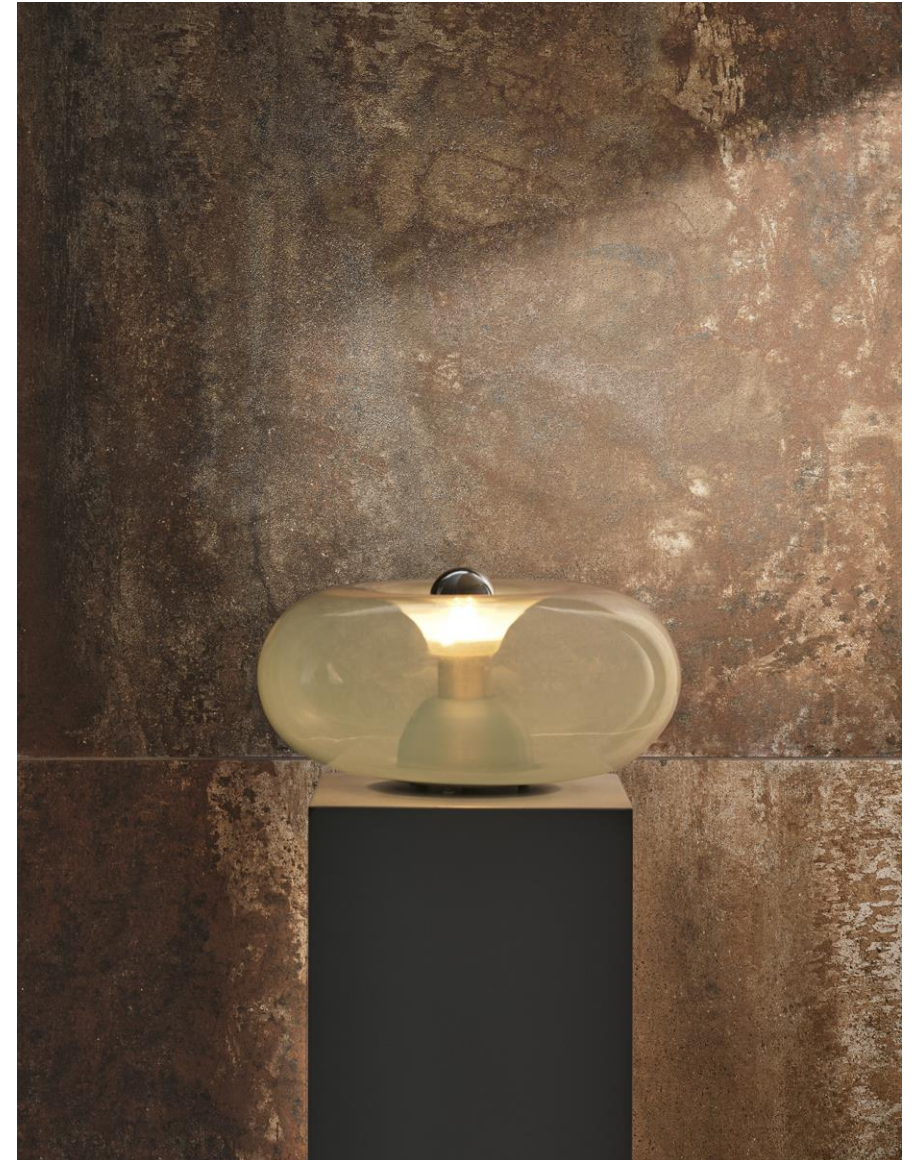

Rovic Tiles

Construct

Contemporary Metallic-effect

Construct

Contemporary Metallic-effect

Nero

Construct

Contemporary Metallic-effect

Studio

Contemporary Concrete-effect

Rame

Construct

Contemporary Metallic-effect

Rame

80 x 180cm

60 x 120cm