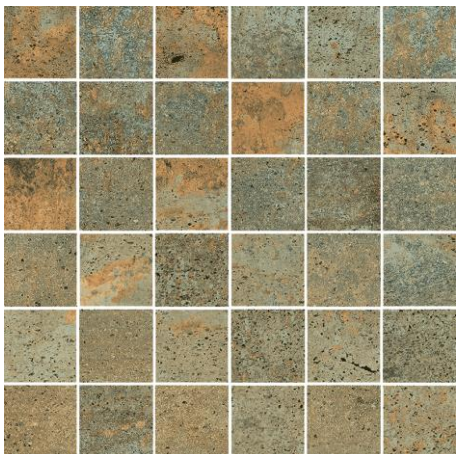

Construct

Contemporary Metallic-effect
Mosaics 30 x 30cm

Verde

Random Mosaics 30 x 30cm