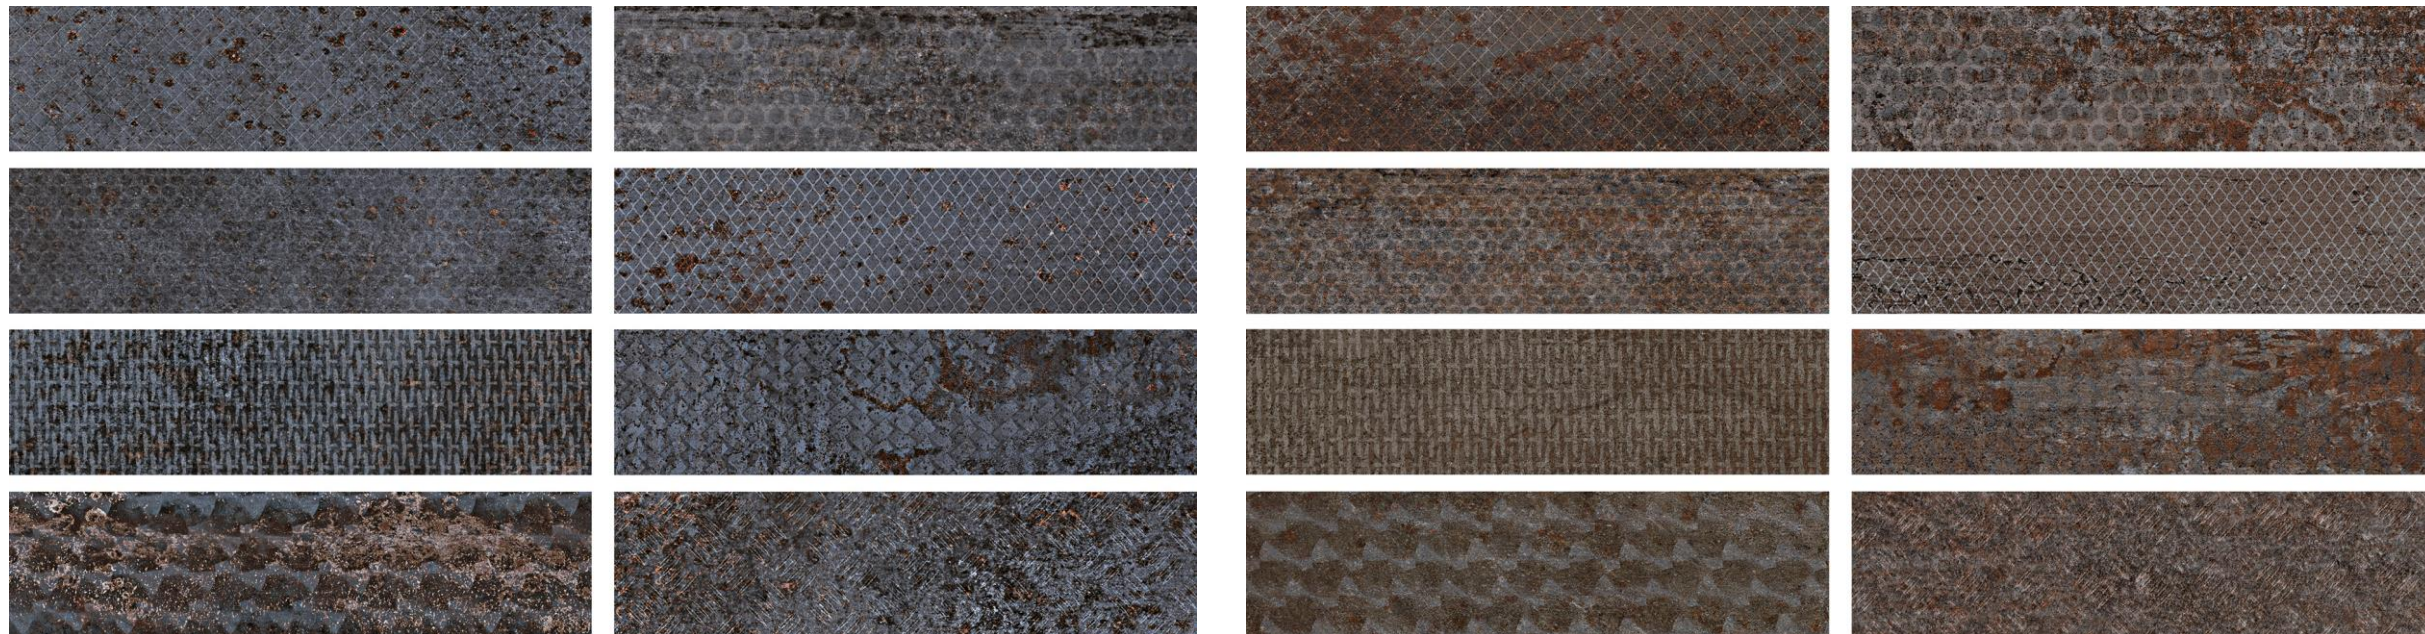

Construct

Contemporary Metallic-effect

Nero

Ruggine

Decors

Construct Décor Mix Tiles

Available in
30 x 120cm