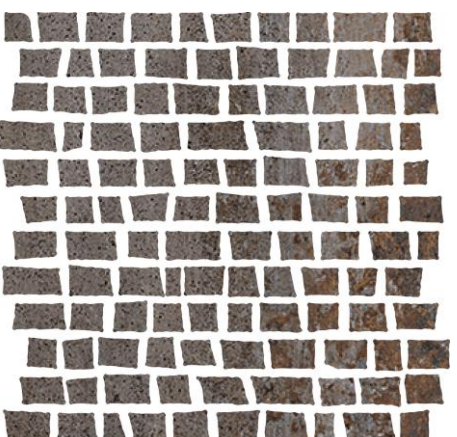

Rame

Ruggine

Verde

Random Mosaics 30 x 30cm

Nero

Rame

Ruggine

Verde